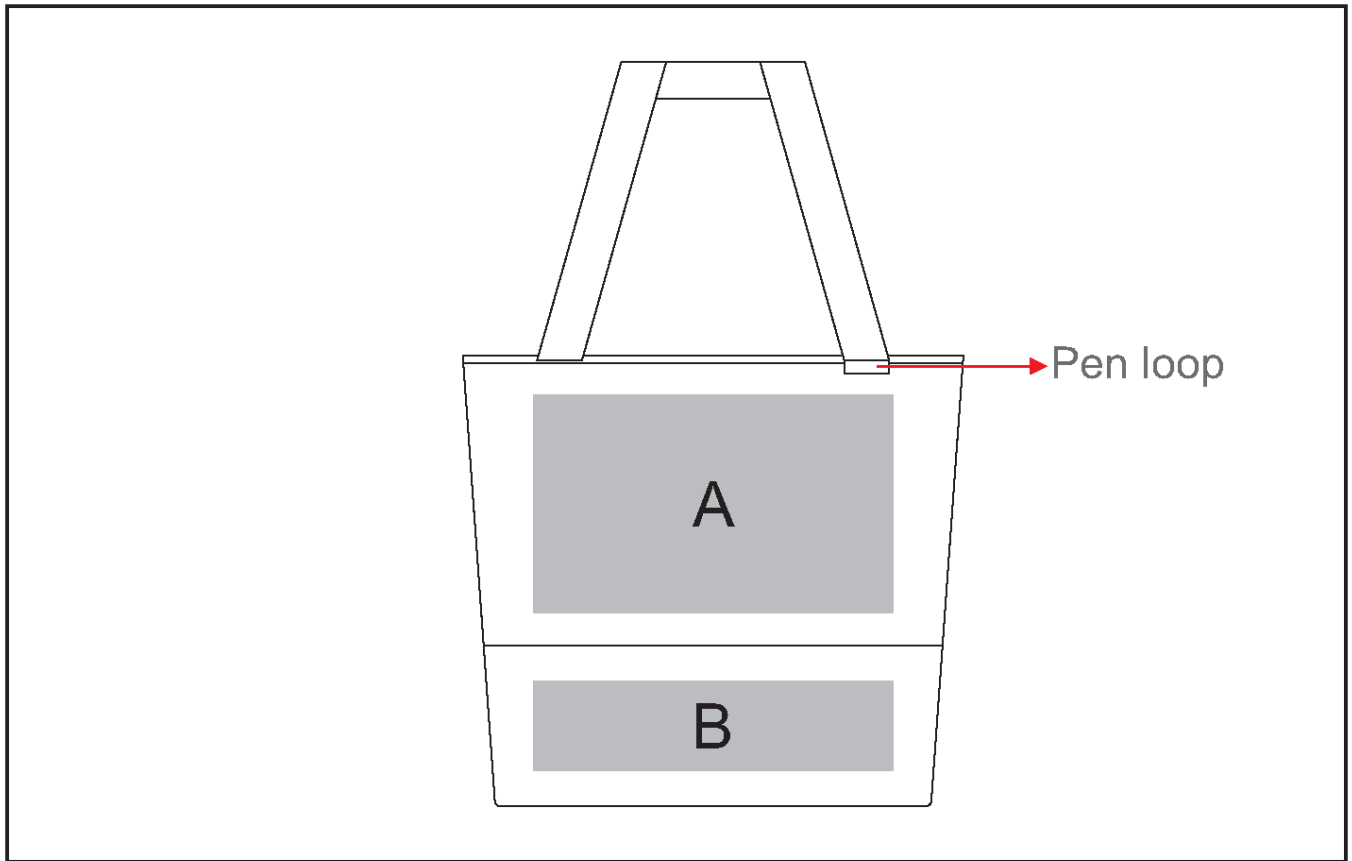

BAG-4190

Panache Conference Tote

Also available in

Check Logo24
guide and t's & c's
guide and t's & c's

Need to know:

- Includes 1-Colour, 1-Position Screen Print (setup fees apply)
- NB: Inclusive Branding is NOT applicable to Items marked as Reduced to Clear.
- Front of bag has a pen loop
- Both sides can be branded
- Cannot guarantee that print will align to the center seam. Branding will be visually straight

Branding Options:

Position A

1. Screen Print (SA)
6 Colours
Size: 250mm wide x 120mm high
2. Digital Direct Transfer (DDT-D)
Full Colour
Size: 105mm wide x 75mm high
3. Digital Direct Transfer (DDT-A)
Full Colour
Size: 148mm wide x 105mm high
4. Digital Direct Transfer (DDT-B)
Full Colour
Size: 210mm wide x 148mm high
5. Digital Direct Transfer (DDT-C)
Full Colour
Size: 230mm wide x 180mm high

Position B

1. Screen Print (SA)
6 Colours
Size: 280mm wide x 70mm high
2. Digital Direct Transfer (DDT-D)
Full Colour
Size: 105mm wide x 70mm high
3. Digital Direct Transfer (DDT-A)
Full Colour
Size: 148mm wide x 70mm high
4. Digital Direct Transfer (DDT-B)
Full Colour
Size: 230mm wide x 70mm high